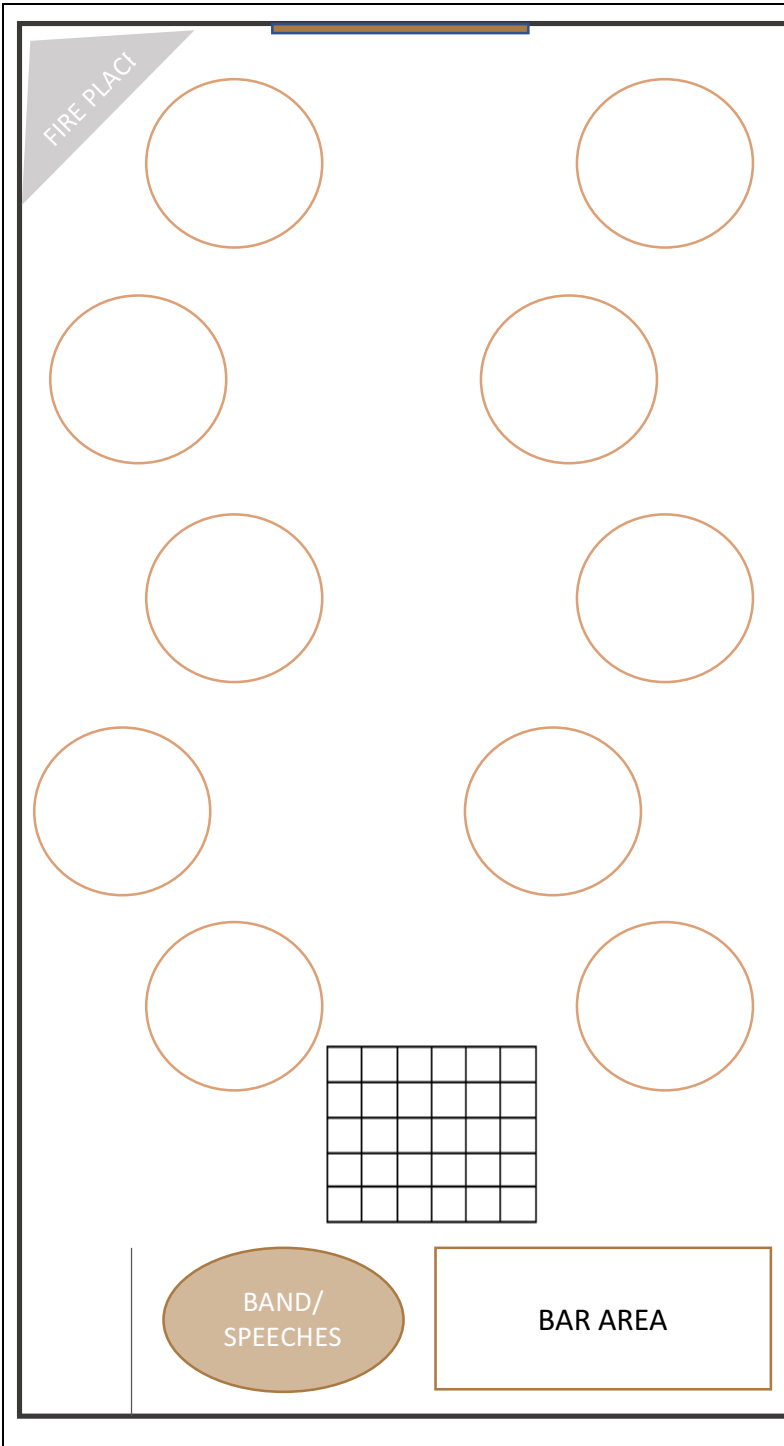

The Barn On The Ridge  
FLOOR PLAN  
9 x 21m  
wooden trestles + bridal table  
dance floor + band  
100pax

FIRE PLACE

BAND/  
SPEECHES

BAR AREA

The Barn On The Ridge  
FLOOR PLAN  
9 x 21m  
wooden trestles w/bench seats  
dance floor + band  
90pax

The Barn On The Ridge  
FLOOR PLAN  
9 x 21m  
  
round tables  
dance floor + band  
80pax

The Barn On The Ridge  
FLOOR PLAN  
9 x 21m  
cocktail style  
150pax

The Barn On The Ridge

FLOOR PLAN

9 x 21m

work your magic <3