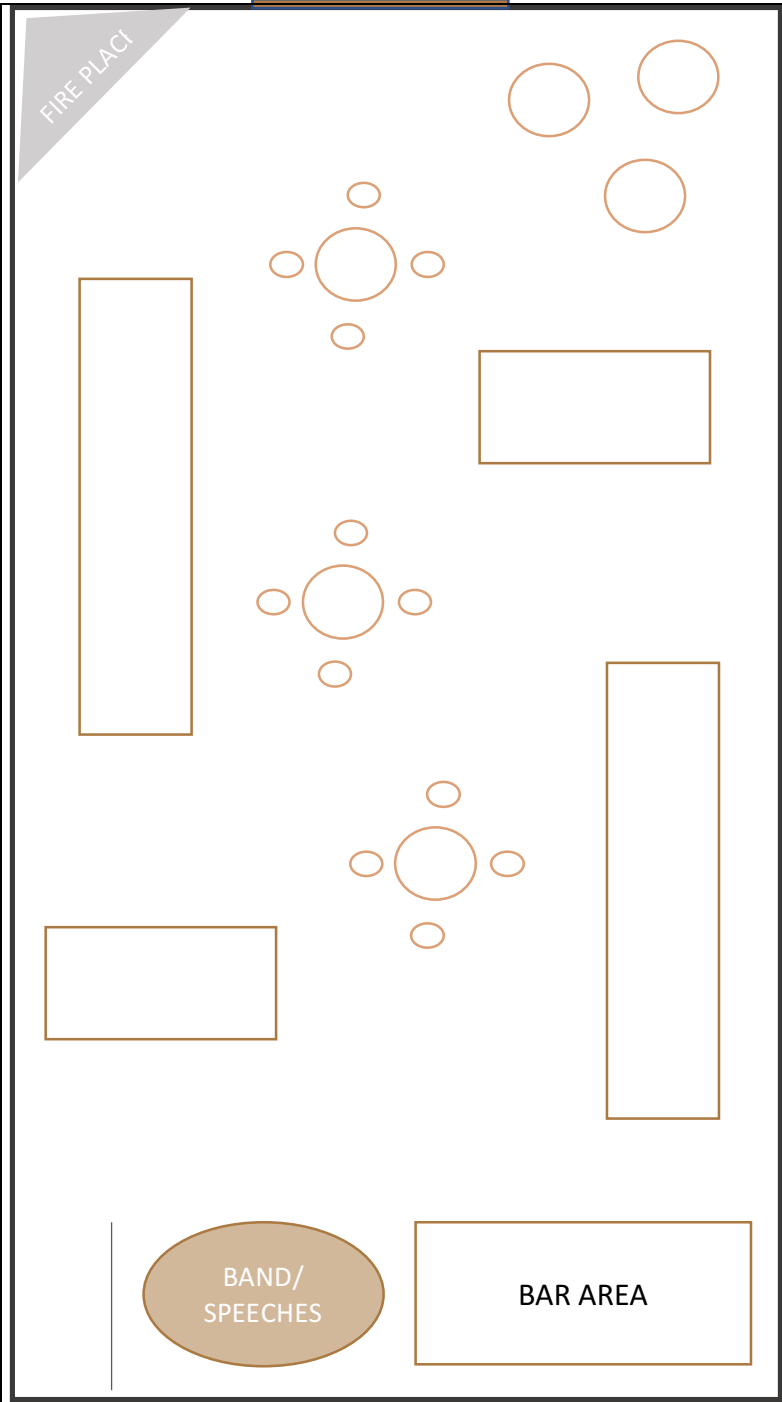

The Barn On The Ridge  
FLOOR PLAN  
9 x 21m  
wooden trestles + bridal table  
dance floor + band  
100pax

FIRE PLACE

BAND/  
SPEECHES

BAR AREA

The Barn On The Ridge  
FLOOR PLAN  
9 x 21m  
wooden trestles w/bench seats  
dance floor + band  
90pax

The Barn On The Ridge  
FLOOR PLAN  
9 x 21m  
  
round tables  
dance floor + band  
80pax

The Barn On The Ridge  
FLOOR PLAN  
9 x 21m  
cocktail style  
150pax

The Barn On The Ridge

FLOOR PLAN

9 x 21m

work your magic <3